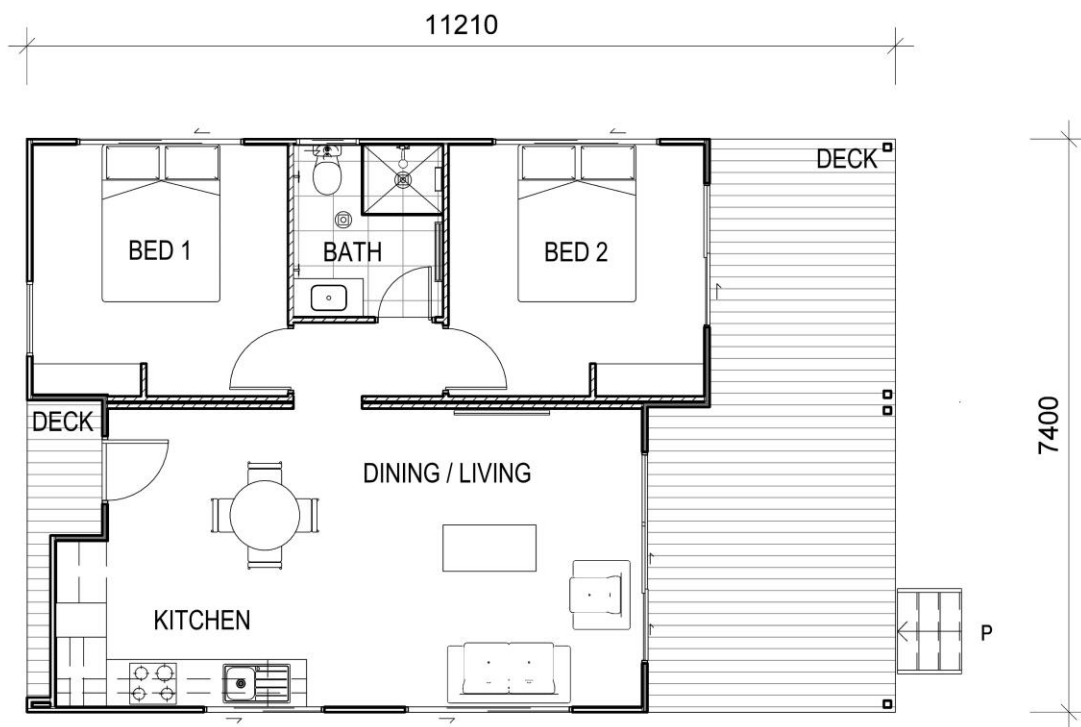

FLOOR AREA 83.0m²

living area 59.7m²
deck area 23.3m²

2 

1 

2 MODULES 

0488 100 510
sales@saltairmodular.com.au
www.saltairmodular.com.au

Display Homes and Office:
41 Quanda Road
Coolool QLD 4573

QBCC 1514 3813