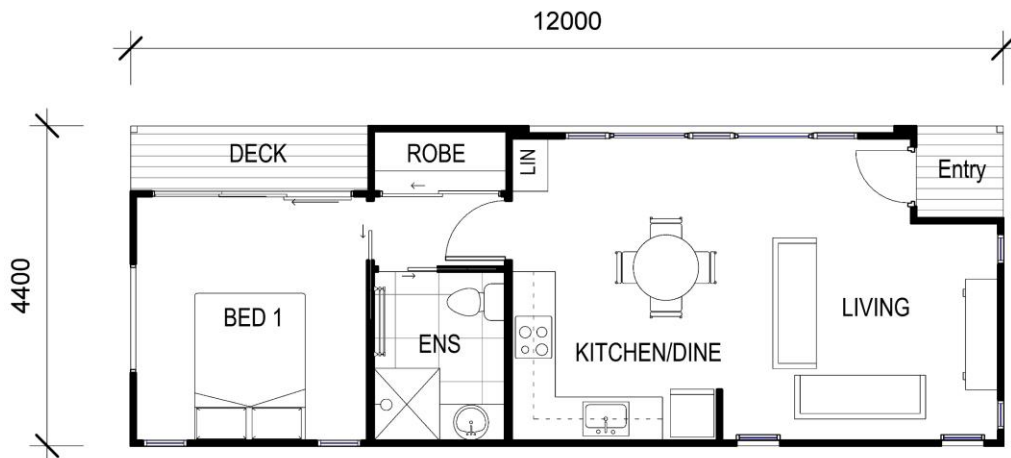

FLOOR AREA 52.8m²

living area 48.3m²
deck area 4.5m²

1 MODULES

0488 100 510
sales@saltairmodular.com.au
www.saltairmodular.com.au

Display Homes and Office:
41 Quanda Road
Coolum QLD 4573

QBCC 1514 3813